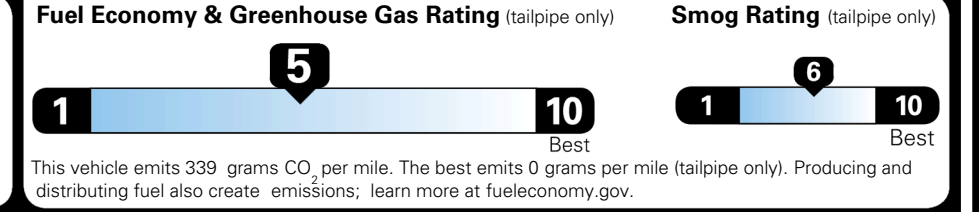

EPA DOT Fuel Economy and Environment

Gasoline Vehicle

You spend \$1,000 more in fuel costs over 5 years compared to the average new vehicle.

Annual fuel cost \$1,900

Actual results will vary for many reasons, including driving conditions and how you drive and maintain your vehicle. The average new vehicle gets 29 MPG and costs \$8,500 to fuel over 5 years. Cost estimates are based on 15,000 miles per year at \$ 3.30 per gallon. MPGe is miles per gasoline gallon equivalent. Vehicle emissions are a significant cause of climate change and smog.