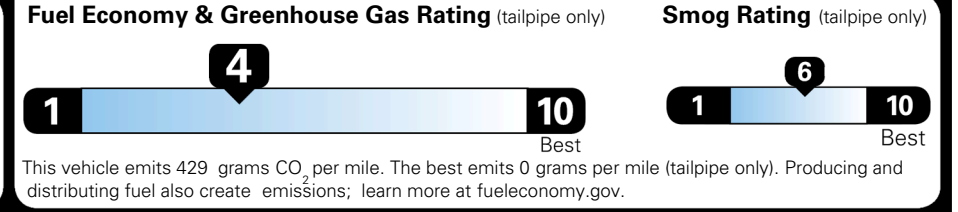

\$ 48,945.00

\$ 1,545.00

\$ 50,490.00

EPA DOT Fuel Economy and Environment

Gasoline Vehicle

You spend
\$3,500
 more in fuel costs
 over 5 years
 compared to the
 average new vehicle.

Annual fuel cost
\$2,300