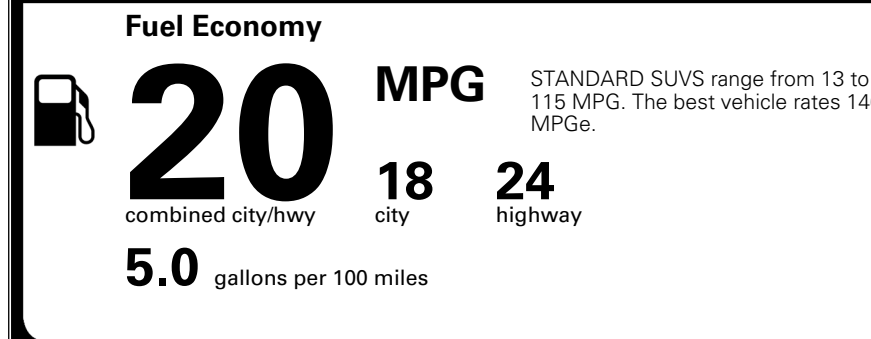

\$ 48,945.00

\$ 1,545.00

\$ 50,490.00

EPA DOT Fuel Economy and Environment

Gasoline Vehicle

You spend
\$3,500
 more in fuel costs
 over 5 years
 compared to the
 average new vehicle.

Annual fuel cost
\$2,300