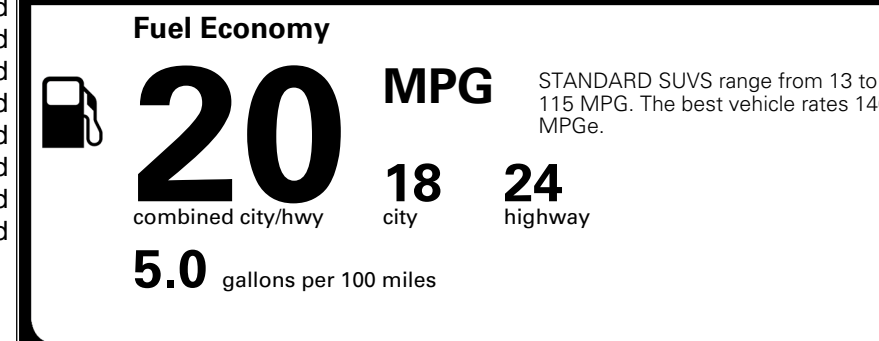

EPA DOT Fuel Economy and Environment

Gasoline Vehicle

You spend \$3,500 more in fuel costs over 5 years
 compared to the average new vehicle.

Annual fuel cost \$2,300

Actual results will vary for many reasons, including driving conditions and how you drive and maintain your vehicle. The average new vehicle gets 29 MPG and costs \$8,000 to fuel over 5 years. Cost estimates are based on 15,000 miles per year at \$ 3.10 per gallon. MPGe is miles per gasoline gallon equivalent. Vehicle emissions are a significant cause of climate change and smog.