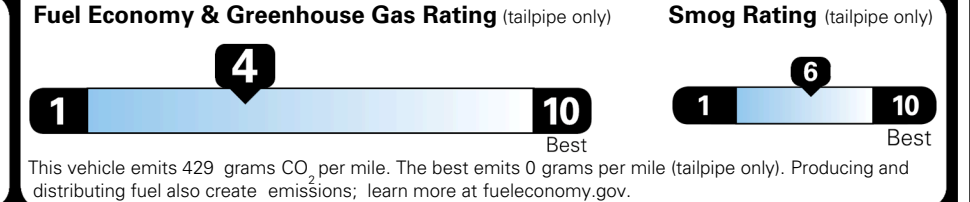

\$495.00
 \$625.00
 \$250.00
 \$390.00

MSRP INCLUDING OPTIONS

\$ 49,050.00

INLAND FREIGHT AND HANDLING

\$ 1,545.00

TOTAL MANUFACTURER'S SUGGESTED RETAIL PRICE ▶

\$ 50,595.00

TOTAL ADDITIONAL WEIGHT: 8.4

EPA DOT Fuel Economy and Environment

Gasoline Vehicle

You spend \$3,500 more in fuel costs over 5 years
 compared to the average new vehicle.

Annual fuel cost \$2,300

Actual results will vary for many reasons, including driving conditions and how you drive and maintain your vehicle. The average new vehicle gets 29 MPG and costs \$8,000 to fuel over 5 years. Cost estimates are based on 15,000 miles per year at \$ 3.10 per gallon. MPGe is miles per gasoline gallon equivalent. Vehicle emissions are a significant cause of climate change and smog.