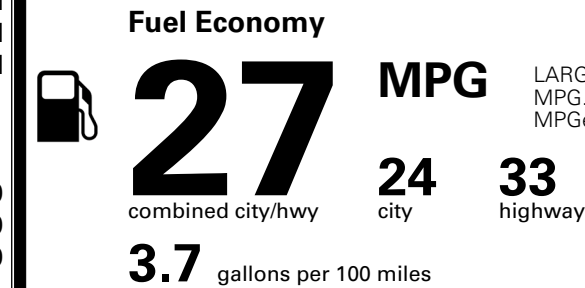

EPA DOT Fuel Economy and Environment

Gasoline Vehicle

You spend
$750
more in fuel costs
over 5 years
compared to the
average new vehicle.

Annual fuel cost
$1,850